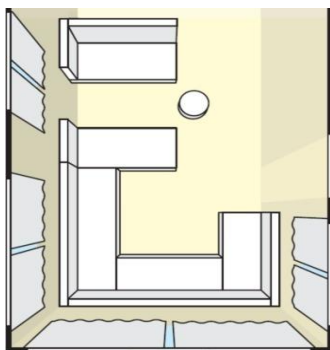

Thinking of taking 3 or more options?

Ask us about our Package Deals

Static Caravan

CARE AVAN

QUALITY ASSURED

EVERY TIME

Layout 1