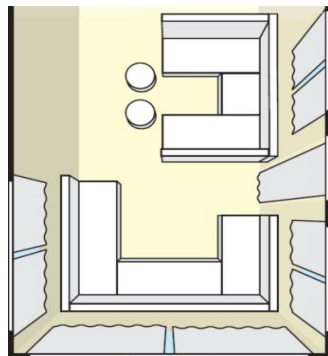

Thinking of taking 3 or more options?

Ask us about our Package Deals

Static Caravan

CARE AVAN

QUALITY ASSURED

EVERY TIME

Layout 2

Option	Product	Whats Included	Layout 1	Layout 2	Layout 3	Layout 4	Layout 5
A	Upholstery	Re-upholstery of all existing cushions in the fabric or leather of your choice.	£1,155	£1,239	£1,439	£1,349	£918
B	New Foam	Soft, Medium or Firm premium HD* foam** to all existing seat cushions. Sprung & Memory foam available.	£259	£280	£329	£174	£202
C	Cushion Refilling	Premium HD* foam professionally fitted to all existing seat cushions. New lining & zip included.	£531	£607	£640	£344	£413
D	Cushion Relining	Relining of all existing seat cushions. Finished with a zip.	£229	£276	£263	£143	£178
E	Curtains	Made to measure lined curtains with tie backs finished with heading tape or visa tape and poppers.	£236	£359	£359	£359	£284
F	Carpet	Felt (cushioned) back twist, loop or berber carpet, fitted. Door bars included.	£247	£247	£247	£247	£247

DIMENSIONS LISTED ON PAGE 2

PRICE MATCH

We promise to beat any like for like quote and if we can't we'll give you

£ 25

GUARANTEED

CALL US NOW

0121 458 1112

CREATE YOUR OWN MATTRESS!

ANY SIZE ANY SHAPE

MATTRESSES MADE TO MEASURE