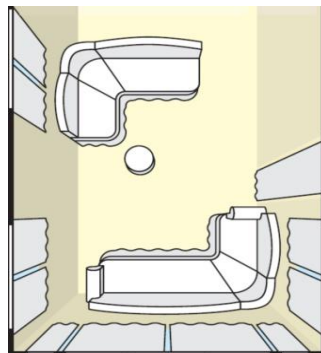

Layout 3

Layout 4

Layout 5

Option	Product	Whats Included	Layout 1	Layout 2	Layout 3	Layout 4	Layout 5
A	Upholstery	Re-upholstery of all existing cushions in the fabric or leather of your choice.	£1,155	£1,239	£1,439	£1,349	£918
B	New Foam	Soft, Medium or Firm premium HD* foam** to all existing seat cushions. Sprung & Memory foam available.	£259	£280	£329	£174	£202
C	Cushion Refilling	Premium HD* foam professionally fitted to all existing seat cushions. New lining & zip included.	£531	£607	£640	£344	£413
D	Cushion Relining	Relining of all existing seat cushions. Finished with a zip.	£229	£276	£263	£143	£178
E	Curtains	Made to measure lined curtains with tie backs finished with heading tape or visa tape and poppers.	£236	£359	£359	£359	£284
F	Carpet	Felt (cushioned) back twist, loop or berber carpet, fitted. Door bars included.	£247	£247	£247	£247	£247