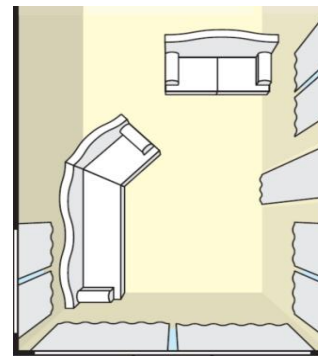

Layout 3

Layout 4

Layout 5

Option	Product	Whats Included	Layout 1	Layout 2	Layout 3	Layout 4	Layout 5
A	Upholstery	Re-upholstery of all existing cushions in the fabric or leather of your choice.	£1,155	£1,239	£1,439	£1,349	£918
B	New Foam	Soft, Medium or Firm premium HD* foam** to all existing seat cushions. Sprung & Memory foam available.	£259	£280	£329	£174	£202
C	Cushion Refilling	Premium HD* foam professionally fitted to all existing seat cushions. New lining & zip included.	£531	£607	£640	£344	£413
D	Cushion Relining	Relining of all existing seat cushions. Finished with a zip.	£229	£276	£263	£143	£178
E	Curtains	Made to measure lined curtains with tie backs finished with heading tape or visa tape and poppers.	£236	£359	£359	£359	£284
F	Carpet	Felt (cushioned) back twist, loop or berber carpet, fitted. Door bars included.	£247	£247	£247	£247	£247